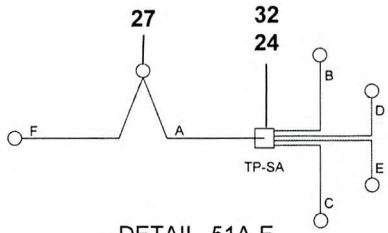

Manitowoc Crane Group

DETAIL 51A-E