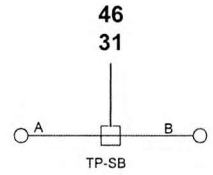

Manitowoc Crane Group

DETAIL 343

TP K
CARRIER
HARNESS
CONNECTOR

TP D
RESISTOR/DATA
CONNECTION
ENGINE

TP D
RESISTOR/DATA
CONNECTION
ENGINE

TP A
ENGINE
CONNECTOR

6512100806

(SHEET 2 OF 3)