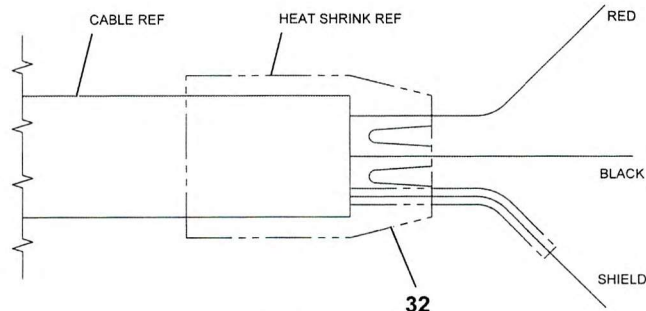

Manitowoc Crane Group

DETAIL 51A-E

DETAIL 126

DETAIL 343

DETAIL AA
CABLE ENDS
TYP-BOTH ENDS

TP K
CARRIER
HARNESS
CONNECTOR

TP D
RESISTOR/DATA
CONNECTION
ENGINE

CABLE DETAILS J1939