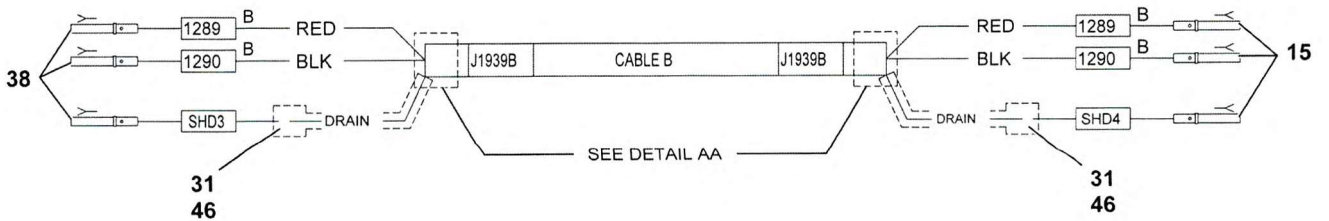

CABLE DETAILS J1939

6512100806

(SHEET 2 OF 3)